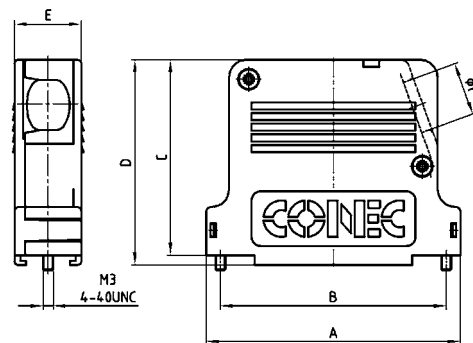

# D-SUB PLASTIC HOOD

Side cable entry – 9-50 pos.

RoHS compliant – CSA listed, File No.: LR 115000-1 – UL listed, File No.: E202784

## DESCRIPTION

- Suitable for Combination D-SUB Connectors
- Large internal space for crimp, high power and coaxial contacts
- Material:
  - Plastic hood black: Polyester, UL 94 V-0
  - Plastic hood metallized: ABS, UL 94 V-0
- Fastening:
  - 4-40 UNC or M3 short screw
- Bulk or single packaged units

## PRODUCT DRAWING

9-25 pos.

37-50 pos.

No. of pos.	A	B	C	D	E	Ø F
09	32.90	25.00	39.50	41.90	16.40	8.60
15	41.20	33.30	45.50	47.90	16.40	9.40
25	54.90	47.00	52.50	54.90	16.40	13.00
37	71.40	63.50	55.00	57.90	18.80	15.00
50	69.00	61.10	55.00	57.90	19.60	14.90

## ORDER DATA

D-SUB PLASTIC HOOD BLACK		
No. of pos.	Design	Part Number
09	Black housing / 4-40 UNC Short screw	165 X 13419 X
15	Black housing / 4-40 UNC Short screw	165 X 13429 X
25	Black housing / 4-40 UNC Short screw	165 X 13439 X
37	Black housing / 4-40 UNC Short screw	165 X 13449 X
50	Black housing / 4-40 UNC Short screw	165 X 13459 X
09	Black housing / M3 Short screw	165 X 14559 X
15	Black housing / M3 Short screw	165 X 14569 X
25	Black housing / M3 Short screw	165 X 14579 X
37	Black housing / M3 Short screw	165 X 14589 X
50	Black housing / M3 Short screw	165 X 14599 X