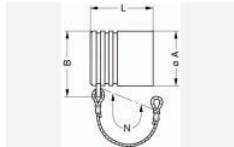

[Copyright](#) [Privacy policy](#) [Product safety](#)