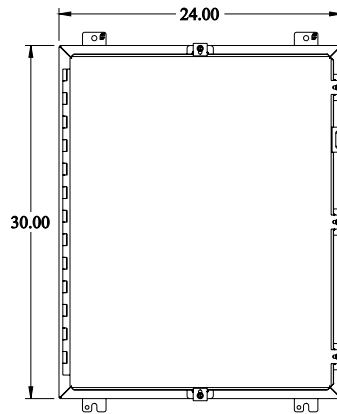

PART No. 1418N4ALK8

for more information visit
www.hammfg.com

Data subject to change without notice

Isometric drawing Not to Scale

ISOMETRIC VIEW

TOP VIEW

INNER PANEL

BACK VIEW

LEFT SIDE VIEW

FRONT VIEW

RIGHT SIDE VIEW

BOTTOM VIEW