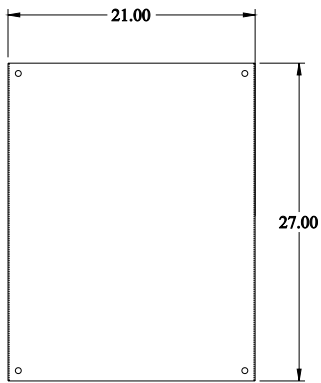

PART No. 1418N4ALK8

for more information visit
www.hammfg.com

Data subject to change without notice

Isometric drawing Not to Scale

ISOMETRIC VIEW

TOP VIEW

INNER PANEL

BACK VIEW

LEFT SIDE VIEW

FRONT VIEW

RIGHT SIDE VIEW

BOTTOM VIEW