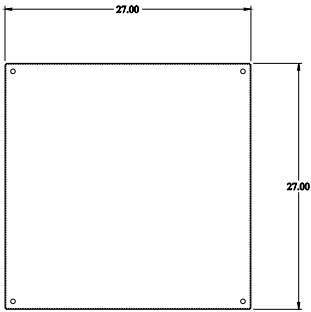

PART No. 1418N4SSKK8
 for more information visit
www.hamfmg.com
 Data subject to change without notice
 Isometric drawing Not to Scale

ISOMETRIC VIEW

TOP VIEW

INNER PANEL

BACK VIEW

SIDE VIEW

FRONT VIEW

SIDE VIEW

BOTTOM VIEW