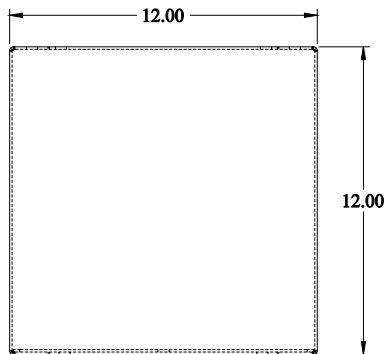

# PART No. 1481FC12K

for more information visit  
[www.hammfg.com](http://www.hammfg.com)

Data subject to change without notice

Isometric drawing Not to Scale

ISOMETRIC VIEW

TOP VIEW

LEFT SIDE VIEW

FRONT VIEW

RIGHT SIDE VIEW

BOTTOM VIEW