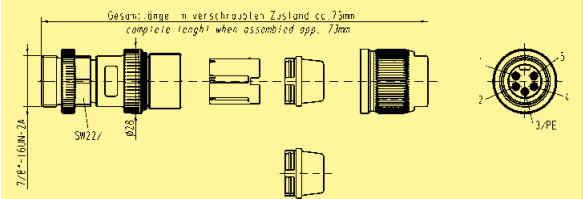

# HARAX® 7/8" Circular connector

Circular Connectors

Identification	Part No.		Drawing	Dimensions in mm
	Male	Female		

**HARAX® 7/8" Male**

**21 04 116 1505**

**HARAX® 7/8" Female**

**21 04 116 2505**