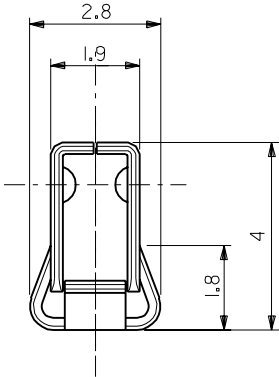

材料 MATERIAL	—
仕上げ FINISH	—
適用電線範囲 WIRE RANGE	AWG #18 ~ #24
被覆外径 INS. RANGE	φ 1.4 ~ φ 3.0
DRAWN BY	'89-12-19 K.ASAKAWA
CHK'D BY	'90/11/15 M.FUKUSHIMA
APP'D BY	'90/11/15 M.ENOMOTO
尺 度 SCALE	—

molex MOLEX-JAPAN CO.,LTD. 日本モレックス株式会社	
EDP. NO.	
ENG. NO.	REV
SD-50217-****	A
TITLE 名称 3.5 WIRE TO BOARD CONN. CRIMP RECEPTACLE	

DIMENSIONS IN METRIC DO NOT SCALE DRAWING

SECT.A-A

SECT.B-B

NOTES

1. APPLICABLE HOUSING :51067-\*\*\*00

PHOS. BRO. PRE-TINNED (t=0.254)	50217-8100	LOOSE
	50217-8000	CHAIN
BRASS PRE-TINNED (t=0.254)	50217-9101	LOOSE
	50217-9001	CHAIN
MATERIAL	ENG. NO.	FORM

材料 MATERIAL	REFER TO CHART
仕上げ FINISH	—
適用電線範囲 WIRE RANGE	AWG#18~#24
被覆外径 INS. RANGE	φ 1.4 ~ φ 3.0
DRAWN BY	CHK'D BY
S. AIHARA	M. FUKUSHIMA
APP'D BY	DATE
M. ENOMOTO	'90/11/15
記号 LTR	変更内容 REVISION RECORD
DR.	日付 DATE
CHK.	