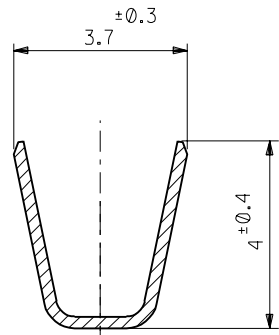

材料 MATERIAL	—
仕上げ FINISH	—
適用電線範囲 WIRE RANGE	AWG #18 ~ #24
被覆外径 INS. RANGE	φ 1.4 ~ φ 3.0
DRAWN BY	'89-12-19 K.ASAKAWA
CHK'D BY	'90/11/15 M.FUKUSHIMA
APP'D BY	'90/11/15 M.ENOMOTO
尺 度 SCALE	—

molex MOLEX-JAPAN CO.,LTD. 日本モレックス株式会社	
EDP. NO.	
ENG. NO.	REV
SD-50217-****	A
TITLE 名称 3.5 WIRE TO BOARD CONN. CRIMP RECEPTACLE	

DIMENSIONS IN METRIC DO NOT SCALE DRAWING

SECT.A-A

SECT.B-B

NOTES

1. APPLICABLE HOUSING :51067-\*\*\*00

PHOS. BRO. PRE-TINNED (t=0.254)	50217-8100	LOOSE
	50217-8000	CHAIN
BRASS PRE-TINNED (t=0.254)	50217-9101	LOOSE
	50217-9001	CHAIN
MATERIAL	ENG. NO.	FORM

材料 MATERIAL	REFER TO CHART
仕上げ FINISH	—
適用電線範囲 WIRE RANGE	AWG#18~#24
被覆外径 INS. RANGE	φ 1.4 ~ φ 3.0
DRAWN BY	CHK'D BY
S. AIHARA	M. FUKUSHIMA
APP'D BY	DATE
M. ENOMOTO	'90/11/15
記号 LTR	変更内容 REVISION RECORD
DR.	日付 DATE
CHK.	