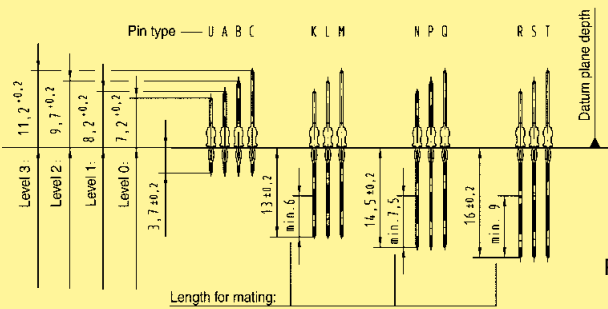

Male connectors, straight

Identification	Number of contacts	Contact length [mm] mating side	termination side	Part number	Contact configuration
Type AB ₂₅	125	8.2	3.7	17 15 125 1201 17 15 125 2201	
Type AB ₂₅	169	8.2/ 11.2	3.7	17 15 169 1201 17 15 169 2201	
Type AB ₂₅	169	8.2/ 11.2	13.0/ 16.0	17 15 169 1003 17 15 169 2003	

Contact dimensions [mm]

Connector dimensions [mm]

Board drillings