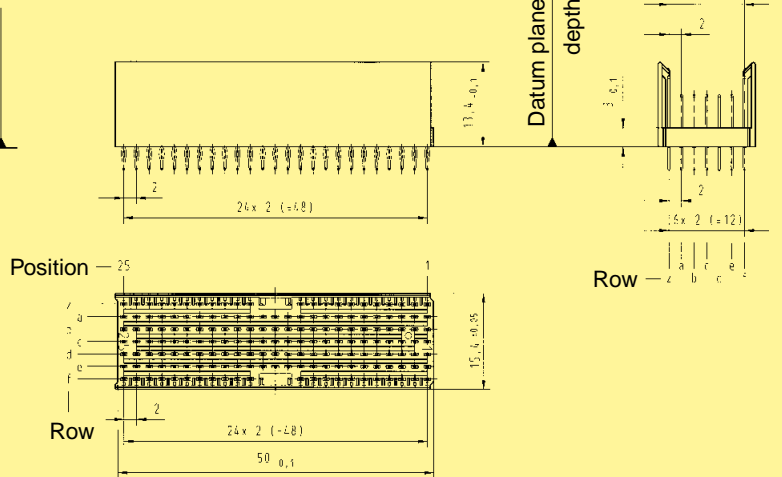

Male connectors, straight

Identification	Number of contacts	Contact length [mm] mating side	termination side	Part number	Contact configuration
Type AB ₂₅	125	8.2	3.7	17 15 125 1201 17 15 125 2201	
Type AB ₂₅	169	8.2/ 11.2	3.7	17 15 169 1201 17 15 169 2201	
Type AB ₂₅	169	8.2/ 11.2	13.0/ 16.0	17 15 169 1003 17 15 169 2003	

Contact dimensions [mm]

Connector dimensions [mm]

Board drillings