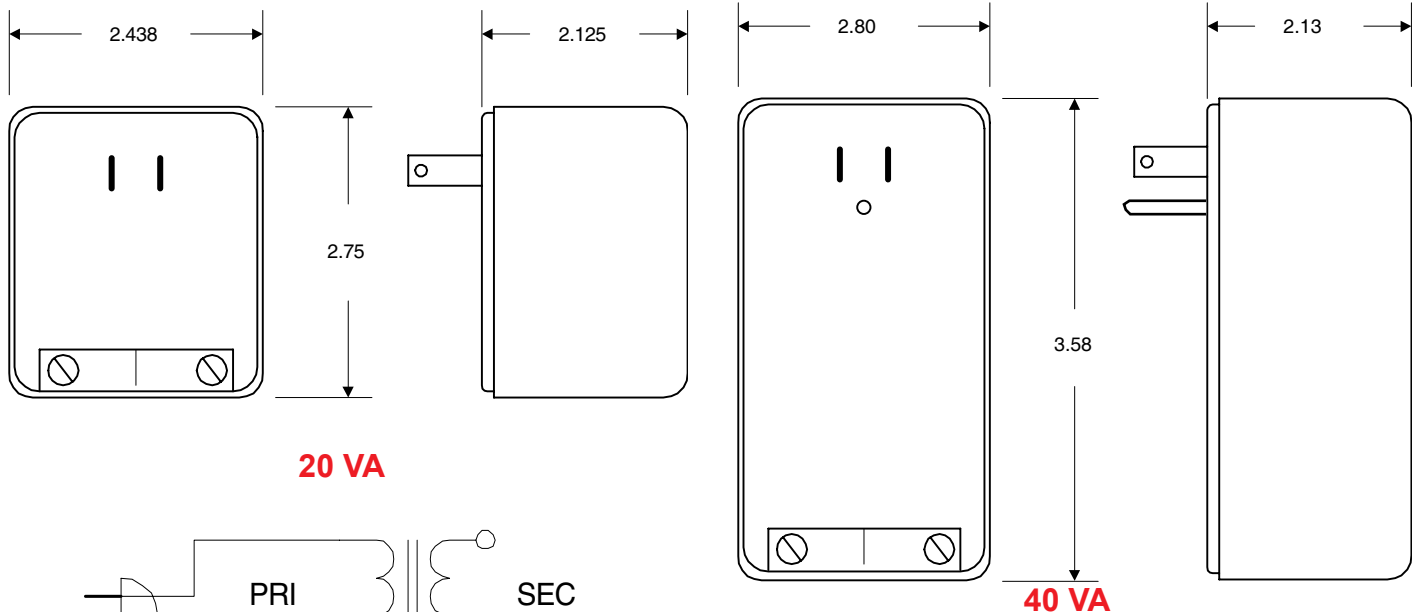

CLASS 2 - PLUG IN ENERGY LIMITING TRANSFORMERS

- Used in AC powered chimes, door bells, security systems, decorative lighting, furnaces, humidifiers, appliances, vending machines and intercom system type applications.
- Enclosed in an attractive plug in black plastic case.
- For indoor use only
- Input 120VAC - 20VA units are inherently limited - no fuses or circuit breakers.
- 40VA units use an internal slow blow fuse.
- Secondary - 2 recessed slot head screw terminals (on plug side).
- All models are 60 Hz.
- CSA certified (#LR 113601) and UL listed (#E 184936)

Part No.	A.C. Input (Primary) V (RMS)	A.C. Output Secondary (RMS)		Power Rating VA
		V	A	
BPD2E	120	12	1.67	20
BPD2EE	120	14	1.43	20
BPD2F	120	16	1.25	20
BPD2FF	120	18	1.11	20
BPD2G	120	24	0.83	20
BPE2E	120	12	3.33	40
BPE2EE	120	14	2.86	40
BPE2F	120	16	2.50	40
BPE2FF	120	18	2.22	40
BPE2G	120	24	1.67	40

Class 2

20 VA

40 VA