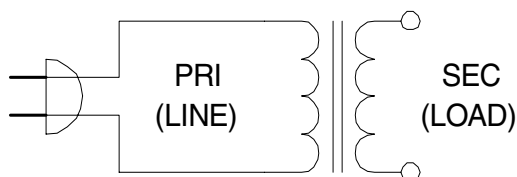

CANADA
Guelph, Ontario (519) 822-2960
St. Laurent, Quebec (514) 343-9010
USA
Cheektowaga, NY (716) 630-7030

www.hammondmfg.com

EUROPE
Basingstoke, UK 01256 812812

AUSTRALIA
Queenstown, Australia 61-8-8240-2244