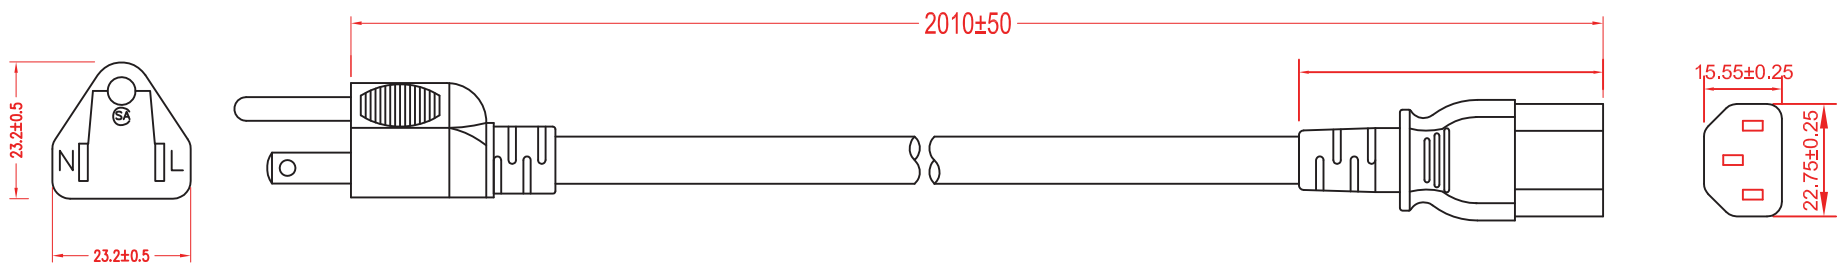

H H

Material:  
 . SVT 3x18AWG(0.824MM<sup>2</sup>) VW-1 60° 300V  
 . Jacket Color: Black  
 . E- Green; L- Black; N- White

Electrical Test :  
 . 100% Open & Short Testing  
 . Insulation Resistance : 100meg-ohm(Min.)  
 . Voltage : 500V DC / 1 Min.

Unit: mm

Scale	Free					Date	Name	
TOLERANCE						Drawn	28.10.13	Chappell
X.	±X					Approved	20.06.13	Groll
X.X	±X							
X.XX	±X							
DIM	TOL							
X.°	±X°							
X.X°	±X°	①	Updated all information	20.06.13	Wilson			
Angle	TOL	Id.	Modification	Date	Name			

Title	
Power cord - Plug ⇔ IEC connector SVT, 18AWG, 60°C, Unshielded, 2M	
ASSMANN WSW-No.	
AK500/U-2-R	
Drawing-No.	rev01
Replace	Sheet 1/1

1 2 3 4 5 6 7