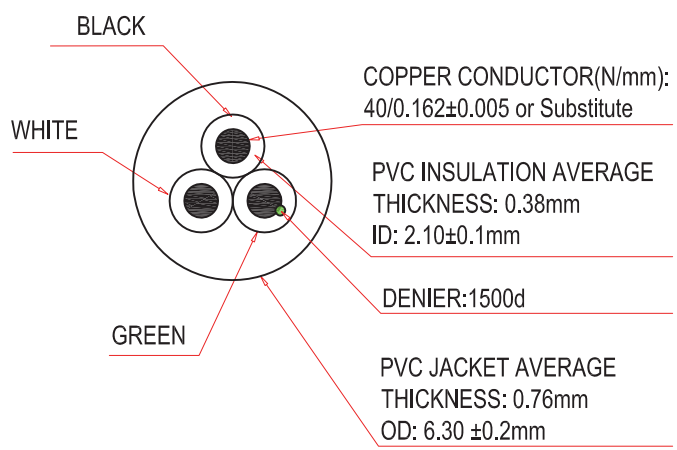

1 2 3 4 5 6 7

A A

B B

C C

D D

E E

F F

G G

H H

Material:  
 . SVT 3x18AWG(0.824MM<sup>2</sup>) VW-1 60° 300V  
 . Jacket Color: Black  
 . E- Green; L- Black; N- White

Electrical Test :  
 . 100% Open & Short Testing  
 . Insulation Resistance : 100meg-ohm(Min.)  
 . Voltage : 500V DC / 1 Min.

Unit: mm

Scale	Free					Date	Name	
TOLERANCE						Drawn	28.10.13	Chappell
X.	±X					Approved	20.06.13	Groll
X.X	±X							
X.XX	±X							
DIM	TOL							
X.°	±X°							
X.X°	±X°	①	Updated all information	20.06.13	Wilson			
Angle	TOL	Id.	Modification	Date	Name			

Title	
Power cord - Plug ⇔ IEC connector SVT, 18AWG, 60°C, Unshielded, 2M	
ASSMANN WSW-No.	
AK500/U-2-R	
Drawing-No.	rev01
Replace	Sheet 1/1

1 2 3 4 5 6 7