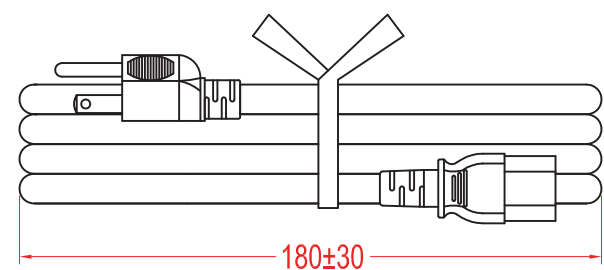

H H

Material:  
 . SVT 3x18AWG(0.824MM<sup>2</sup>) VW-1 60° 300V  
 . Jacket Color: Black  
 . E- Green; L- Black; N- White

Electrical Test :  
 . 100% Open & Short Testing  
 . Insulation Resistance : 100meg-ohm(Min.)  
 . Voltage : 500V DC / 1 Min.

Unit: mm

Scale	Free					Date	Name	
TOLERANCE						Drawn	28.10.13	Chappell
X.	±X					Approved	20.06.13	Groll
X.X	±X							
X.XX	±X							
DIM	TOL							
X.°	±X°							
X.X°	±X°	①	Updated all information	20.06.13	Wilson			
Angle	TOL	Id.	Modification	Date	Name			

Title	
Power cord - Plug ⇔ IEC connector SVT, 18AWG, 60°C, Unshielded, 2M	
ASSMANN WSW-No.	
AK500/U-2-R	
Drawing-No.	rev01
Replace	Sheet 1/1

1 2 3 4 5 6 7