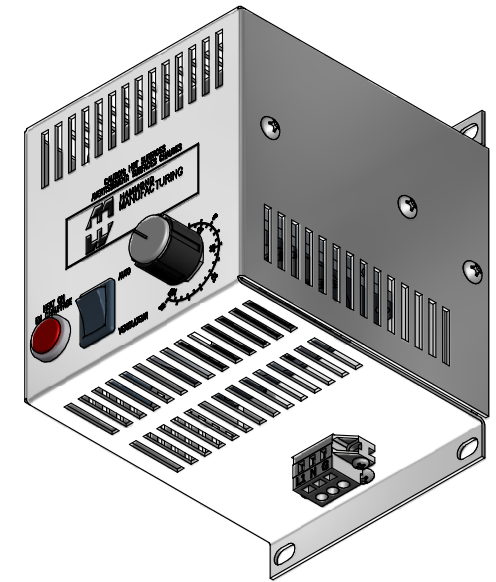

8 7 6 5 4 3 2 1

ASSEMBLY - VIEW FROM FRONT

ASSEMBLY - VIEW FROM SIDE

ISOMETRIC VIEW

ASSEMBLY - VIEW FROM BOTTOM

ASSEMBLY - VIEW FROM BACK

<b>FLHTF125A115</b>
Housing - Aluminum Alloy
Rating - 120 VAC, 60 Hz, 125 W
Approvals - UL Recognized Standard UL 508A - CSA Standard C22.2 No. 88