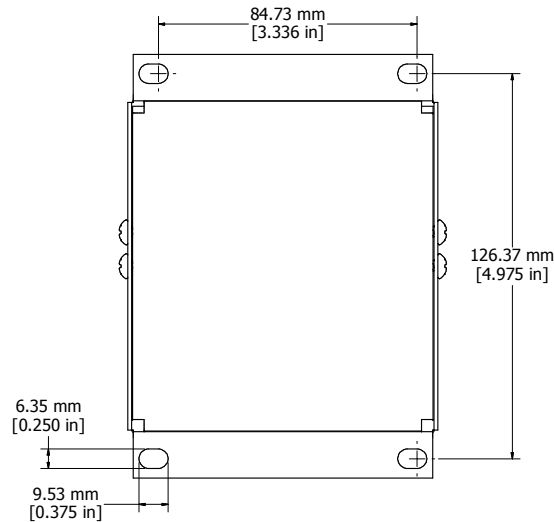

8 7 6 5 4 3 2 1

ASSEMBLY - VIEW FROM FRONT

ASSEMBLY - VIEW FROM SIDE

ISOMETRIC VIEW

ASSEMBLY - VIEW FROM BOTTOM

ASSEMBLY - VIEW FROM BACK

<b>FLHTF125A115</b>
Housing - Aluminum Alloy
Rating - 120 VAC, 60 Hz, 125 W
Approvals - UL Recognized Standard UL 508A - CSA Standard C22.2 No. 88

8 7 6 5 4 3 2 1