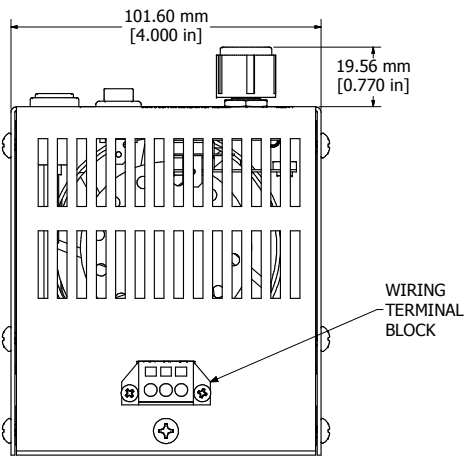

8 7 6 5 4 3 2 1

ASSEMBLY - VIEW FROM FRONT

ASSEMBLY - VIEW FROM SIDE

ISOMETRIC VIEW

ASSEMBLY - VIEW FROM BOTTOM

ASSEMBLY - VIEW FROM BACK

<b>FLHTF125A115</b>
Housing - Aluminum Alloy
Rating - 120 VAC, 60 Hz, 125 W
Approvals - UL Recognized Standard UL 508A - CSA Standard C22.2 No. 88