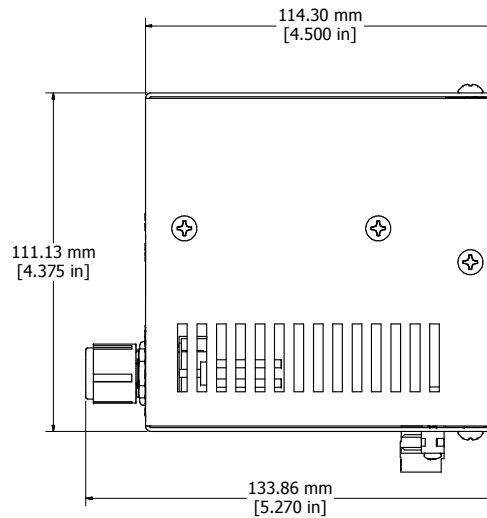

8 7 6 5 4 3 2 1

ASSEMBLY - VIEW FROM FRONT

ASSEMBLY - VIEW FROM SIDE

ISOMETRIC VIEW

ASSEMBLY - VIEW FROM BOTTOM

ASSEMBLY - VIEW FROM BACK

<b>FLHTF125A115</b>
Housing - Aluminum Alloy
Rating - 120 VAC, 60 Hz, 125 W
Approvals - UL Recognized Standard UL 508A - CSA Standard C22.2 No. 88

8 7 6 5 4 3 2 1