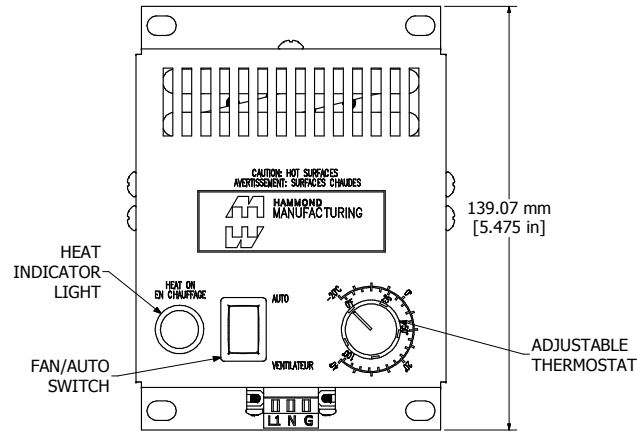

8 7 6 5 4 3 2 1

ASSEMBLY - VIEW FROM FRONT

ASSEMBLY - VIEW FROM SIDE

ISOMETRIC VIEW

ASSEMBLY - VIEW FROM BOTTOM

ASSEMBLY - VIEW FROM BACK

<b>FLHTF125A115</b>
Housing - Aluminum Alloy
Rating - 120 VAC, 60 Hz, 125 W
Approvals - UL Recognized Standard UL 508A - CSA Standard C22.2 No. 88

8 7 6 5 4 3 2 1