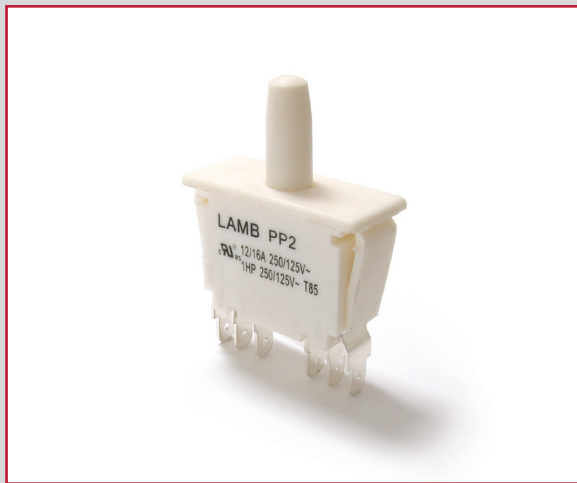

# PP2 SERIES PUSHBUTTON SWITCH

ANTI-VANDAL SWITCHES  
DETECTOR SWITCHES  
DIP SWITCHES  
KEYLOCK SWITCHES  
NAVIGATION SWITCHES  
PUSHBUTTON SWITCHES  
ROCKER SWITCHES  
ROTARY SWITCHES  
SLIDE SWITCHES  
SNAP ACTION SWITCHES  
TACTILE SWITCHES  
TOGGLE SWITCHES  
CAP OPTIONS

## SPECIFICATIONS

**Electrical Rating:**  
*Rating Option 1:* 10R (4)A 277VAC 5E4  
*Rating Option 7:* 16A 125VAC [cURus]; 12A 250VAC [cURus]; 1HP 125/250VAC [cURus]  
**Electrical Life:** 6,000 Cycles  
**Mechanical Life:** 50,000 Cycles  
**Contact Resistance:** 10mΩ Max.  
**Insulation Resistance:** 100MΩ Min.  
**Operating Temperature** 0°C to 85°C  
**Panel Cutout:** 13.5mm x 36mm

## PART NUMBER CONFIGURATOR

Series	Terminal Type	Function	Rating	Body Color	Actuator Height	Actuator Color
PP2	1 - 4.8mm x 0.8mm Tabs, Vertical 4 - 6.3mm x 0.8mm Tabs, Vertical 7 - 4.8mm x 0.5mm Tabs, Vertical	H - On-On U - On <sub>1</sub> -On <sub>2</sub> -(On <sub>1</sub> )	1- 10R(4)A 277VAC 5E4 7 - 16A 125VAC 12A 250VAC 1HP 125/250VAC	1 - Black 2 - White	*A - 21.7mm Straight **B - 18.3mm Push-Pull **C - 20.8mm Push-Pull *D - 11.4mm Short	2 - White