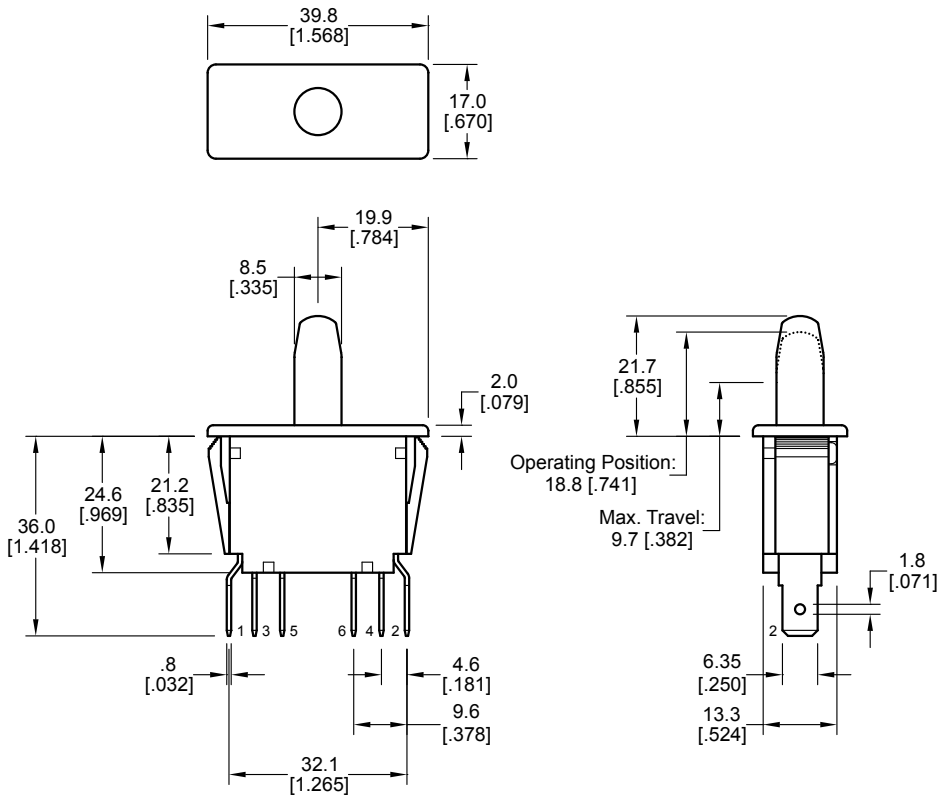

## PART NUMBER CONFIGURATOR

Series	Terminal Type	Function	Rating	Body Color	Actuator Height	Actuator Color
PP2	1 - 4.8mm x 0.8mm Tabs, Vertical 4 - 6.3mm x 0.8mm Tabs, Vertical 7 - 4.8mm x 0.5mm Tabs, Vertical	H - On-On U - On <sub>1</sub> -On <sub>2</sub> -(On <sub>1</sub> )	1- 10R(4)A 277VAC 5E4 7 - 16A 125VAC 12A 250VAC 1HP 125/250VAC	1 - Black 2 - White	*A - 21.7mm Straight **B - 18.3mm Push-Pull **C - 20.8mm Push-Pull *D - 11.4mm Short	2 - White

## STANDARD BODY DIMENSIONS

**SCHEMATIC**

**PANEL CUTOUT**