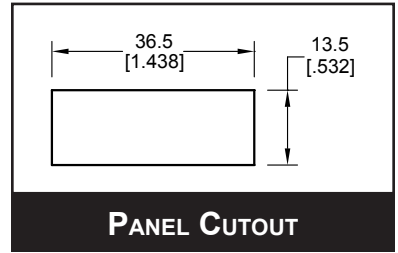

PANEL CUTOUT