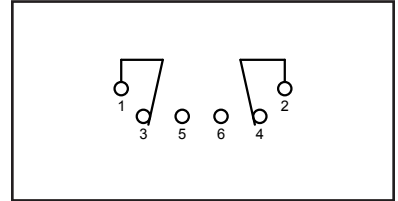

PP2 SERIES PUSHBUTTON SWITCH

STANDARD BODY DIMENSIONS

SCHEMATIC