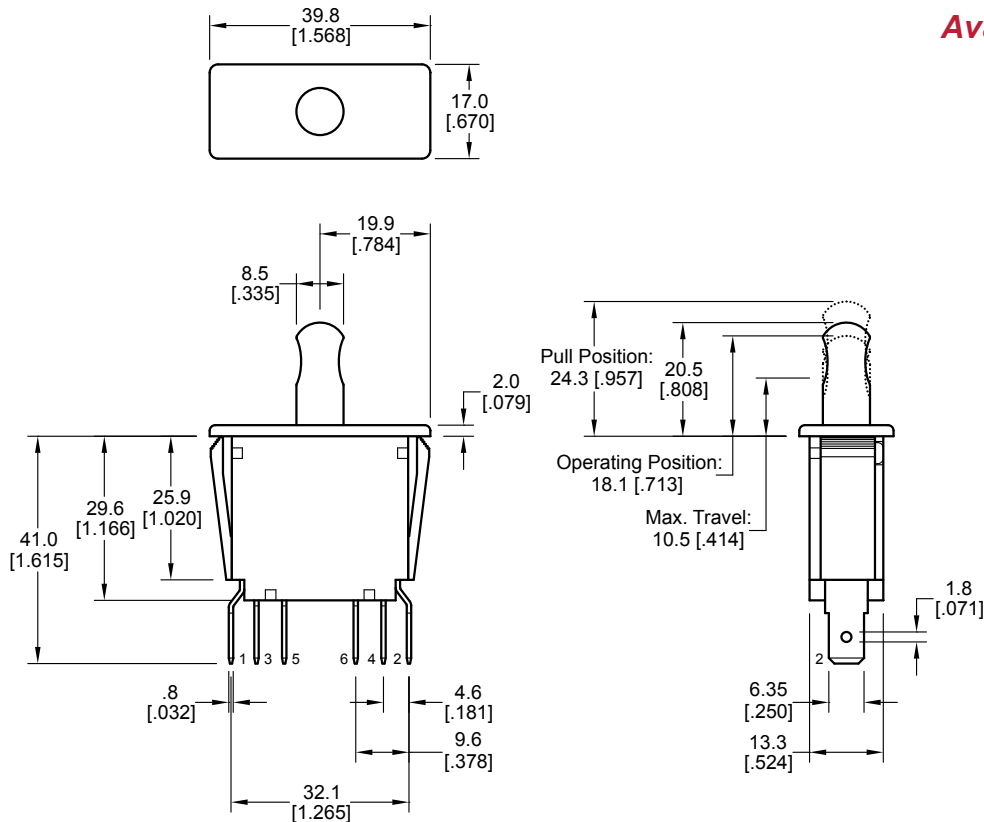

LONG BODY DIMENSIONS

Available with "C" actuator only

ANTI-VANDAL SWITCHES
DETECTOR SWITCHES
DIP SWITCHES
KEYLOCK SWITCHES
NAVIGATION SWITCHES
PUSHBUTTON SWITCHES
ROTARY SWITCHES
SLIDE SWITCHES
SNAP ACTION SWITCHES
TACTILE SWITCHES
TOGGLE SWITCHES
CAP OPTIONS